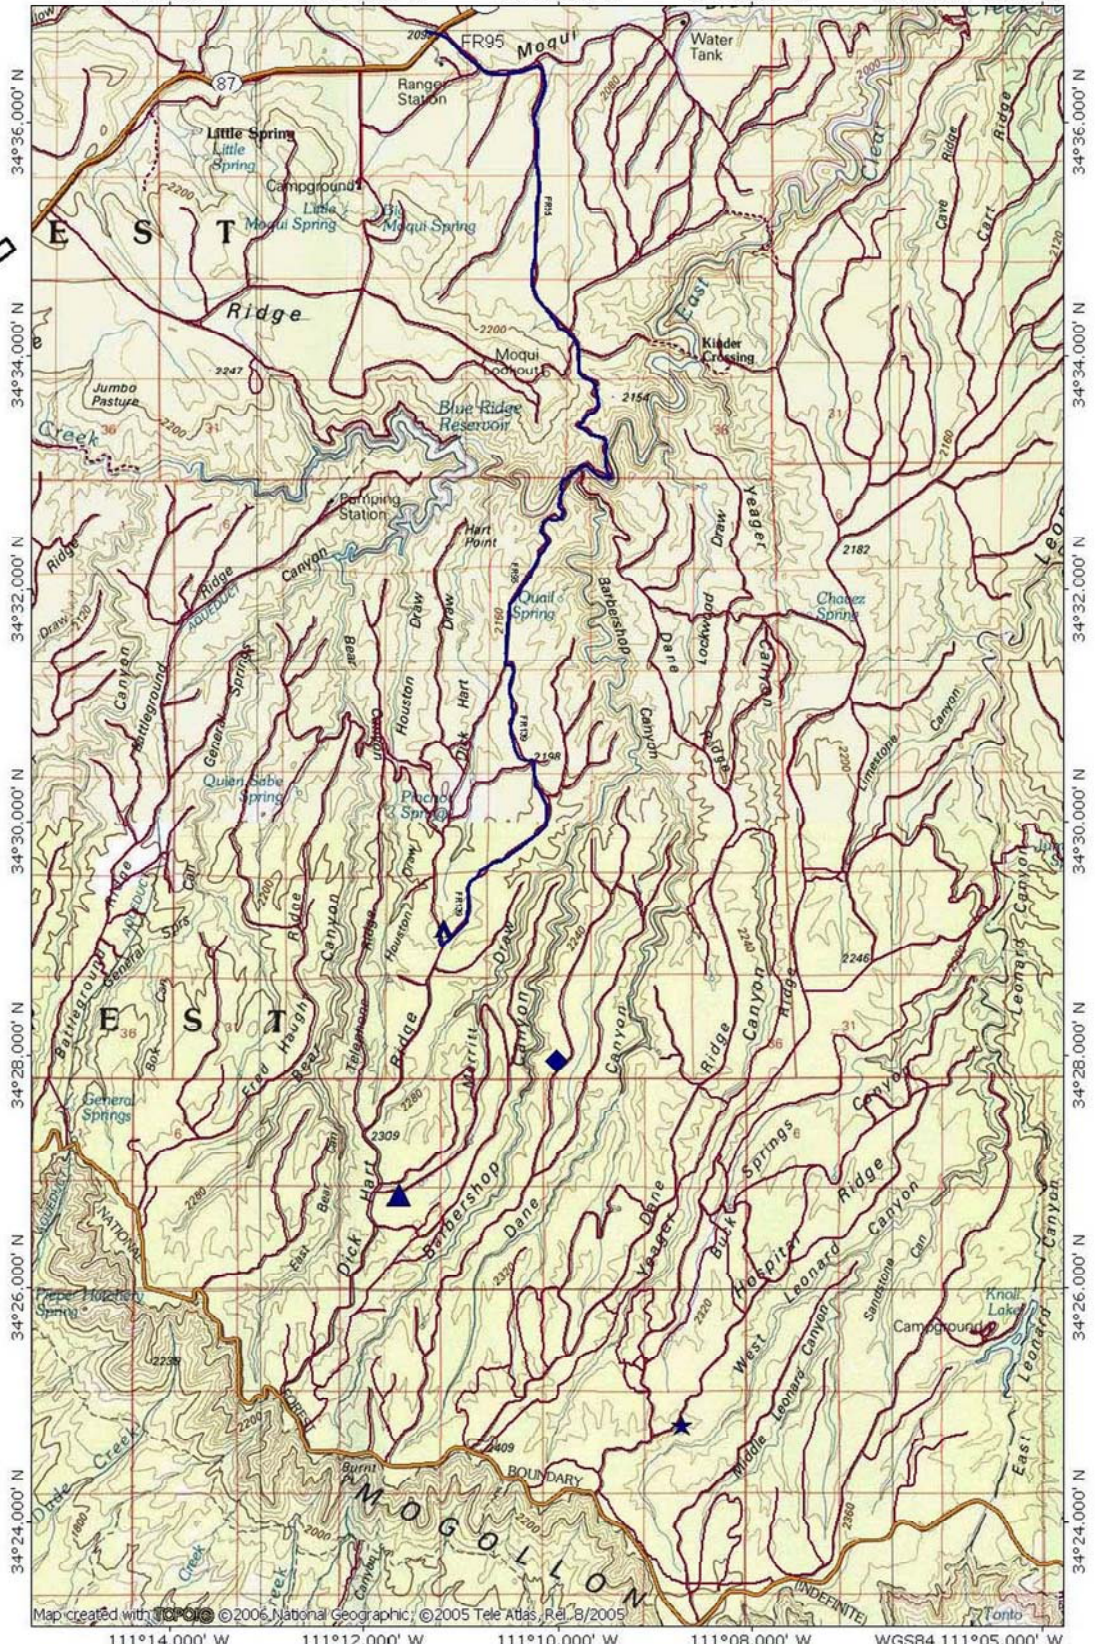

TOPO! map printed on 05/12/09 from "Untitled.tpo"

111°14.000' W 111°12.000' W 111°10.000' W 111°08.000' W WGS84 111°05.000' W

Clint's Wells & Payson

Map created with TOPO! © 2006 National Geographic, © 2005 Tele Atlas, Rel. 8/2005